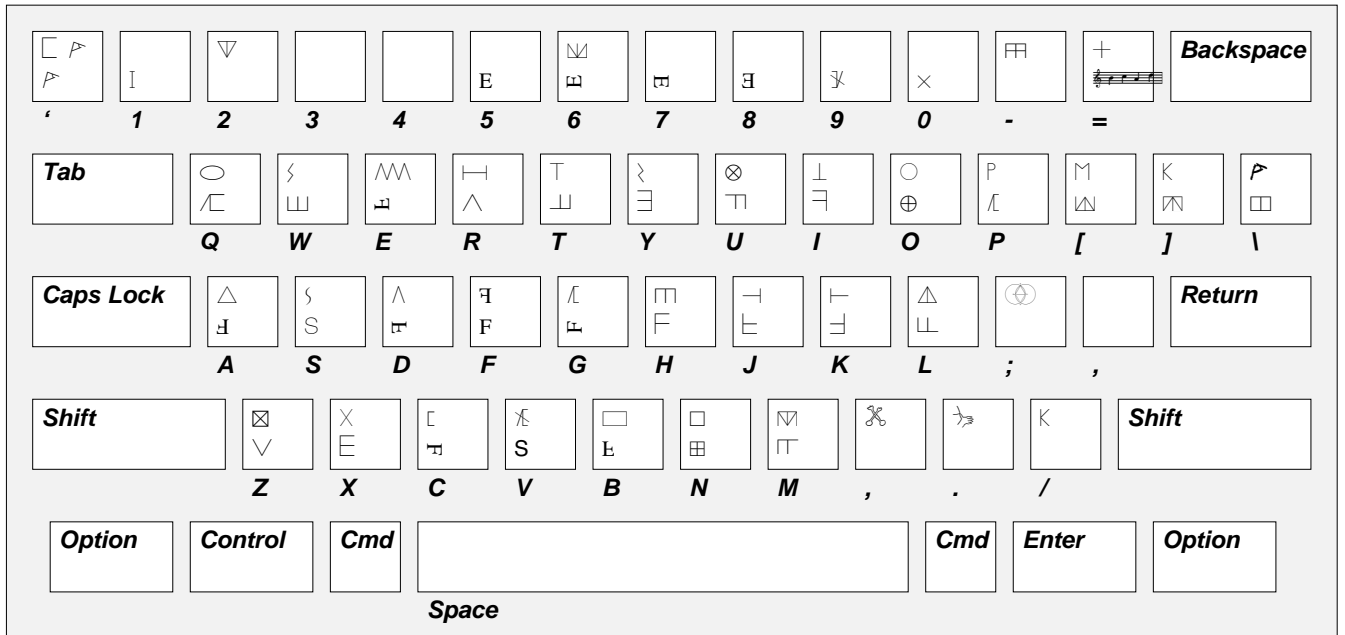

On a PC the Option key = ALT key

Keyboard Layout

Legend

△	Shift + Character	Shift + Option + Character
⌘	Option + Character	Option + Character